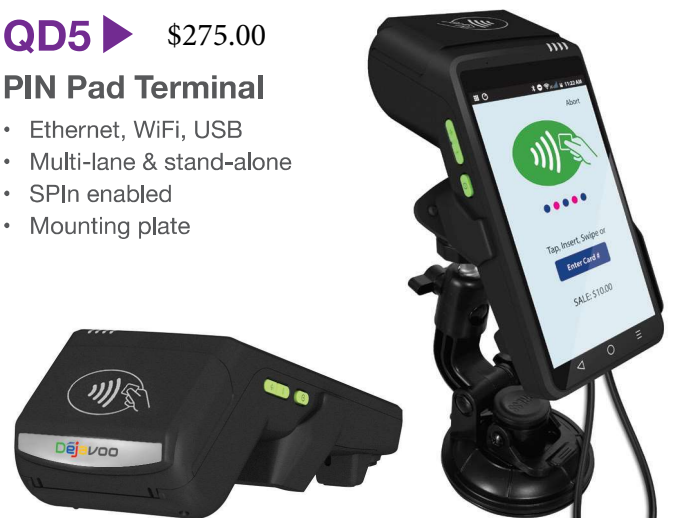

QD1 ▶ \$535.00

Rigid Wireless

- 4G, WiFi, Bluetooth
- 2D zebra scanner
- FP biometrics
- Replaceable battery
- 4" Touch screen
- Secure keyboard

QD2 ▶ \$485.00

Mobile Wireless

- 4G, WiFi, Bluetooth
- 5.5" touch screen
- E SIM world coverage
- 7.4V - 2600mAh battery
- All-In-One DeJaPayPro

QD4 ▶ \$295.00

Desktop Terminal

- Quad-Core @ 1.1GHz
- Ethernet, WiFi, USB
- Large touch screen
- 50 ft. paper roll

QD5 ▶ \$275.00

PIN Pad Terminal

- Ethernet, WiFi, USB
- Multi-lane & stand-alone
- SPIN enabled
- Mounting plate